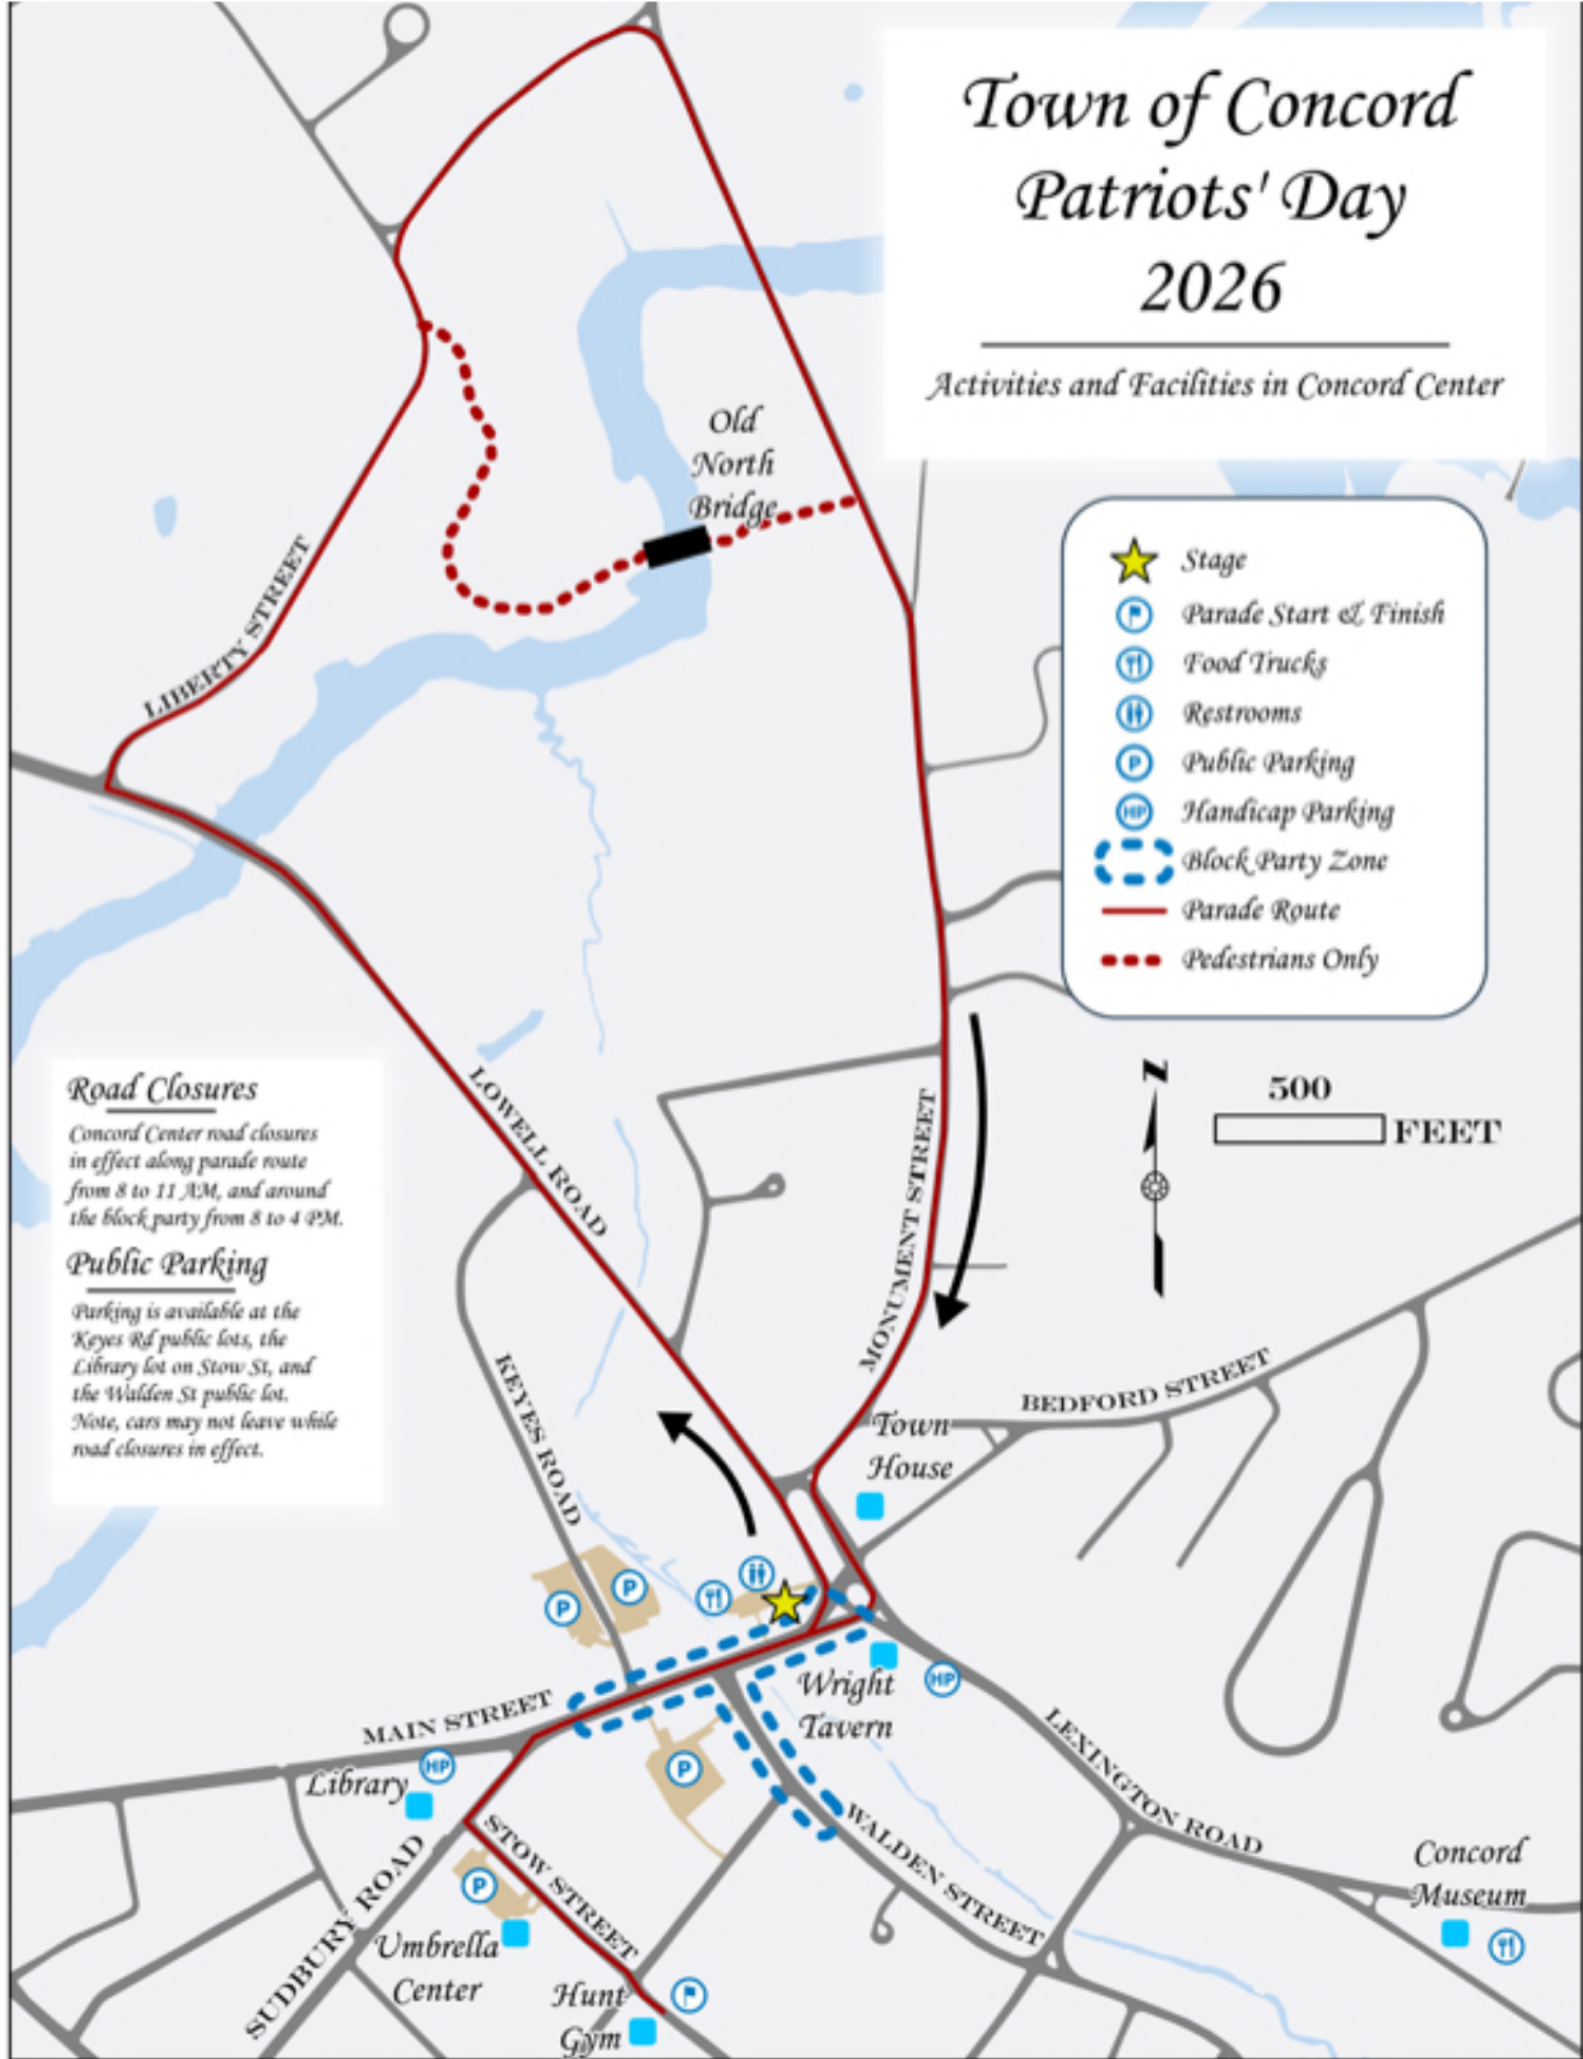

# Town of Concord Patriots' Day 2026

Activities and Facilities in Concord Center

- Stage
- Parade Start & Finish
- Food Trucks
- Restrooms
- Public Parking
- Handicap Parking
- Block Party Zone
- Parade Route
- Pedestrians Only

### Road Closures

Concord Center road closures in effect along parade route from 8 to 11 AM, and around the block party from 8 to 4 PM.

### Public Parking

Parking is available at the Keyes Rd public lots, the Library lot on Stow St, and the Walden St public lot. Note, cars may not leave while road closures in effect.

*Road Closures*  
Concord Center road closures in effect along parade route from 8 to 11 AM, and around the block party from 8 to 4 PM.

*Public Parking*  
Parking is available at the Keyes Rd public lots, the Library lot on Stow St, and the Walden St public lot. Note, cars may not leave while road closures in effect.

Map labels include: LIBERTY STREET, LOWELL ROAD, MONUMENT STREET, BEDFORD STREET, KEYES ROAD, MAIN STREET, SUDBURY ROAD, STOW STREET, WALDEN STREET, LEXINGTON ROAD, Old North Bridge, Town House, Wright Tavern, Library, Umbrella Center, Hunt Gym, and Concord Museum.