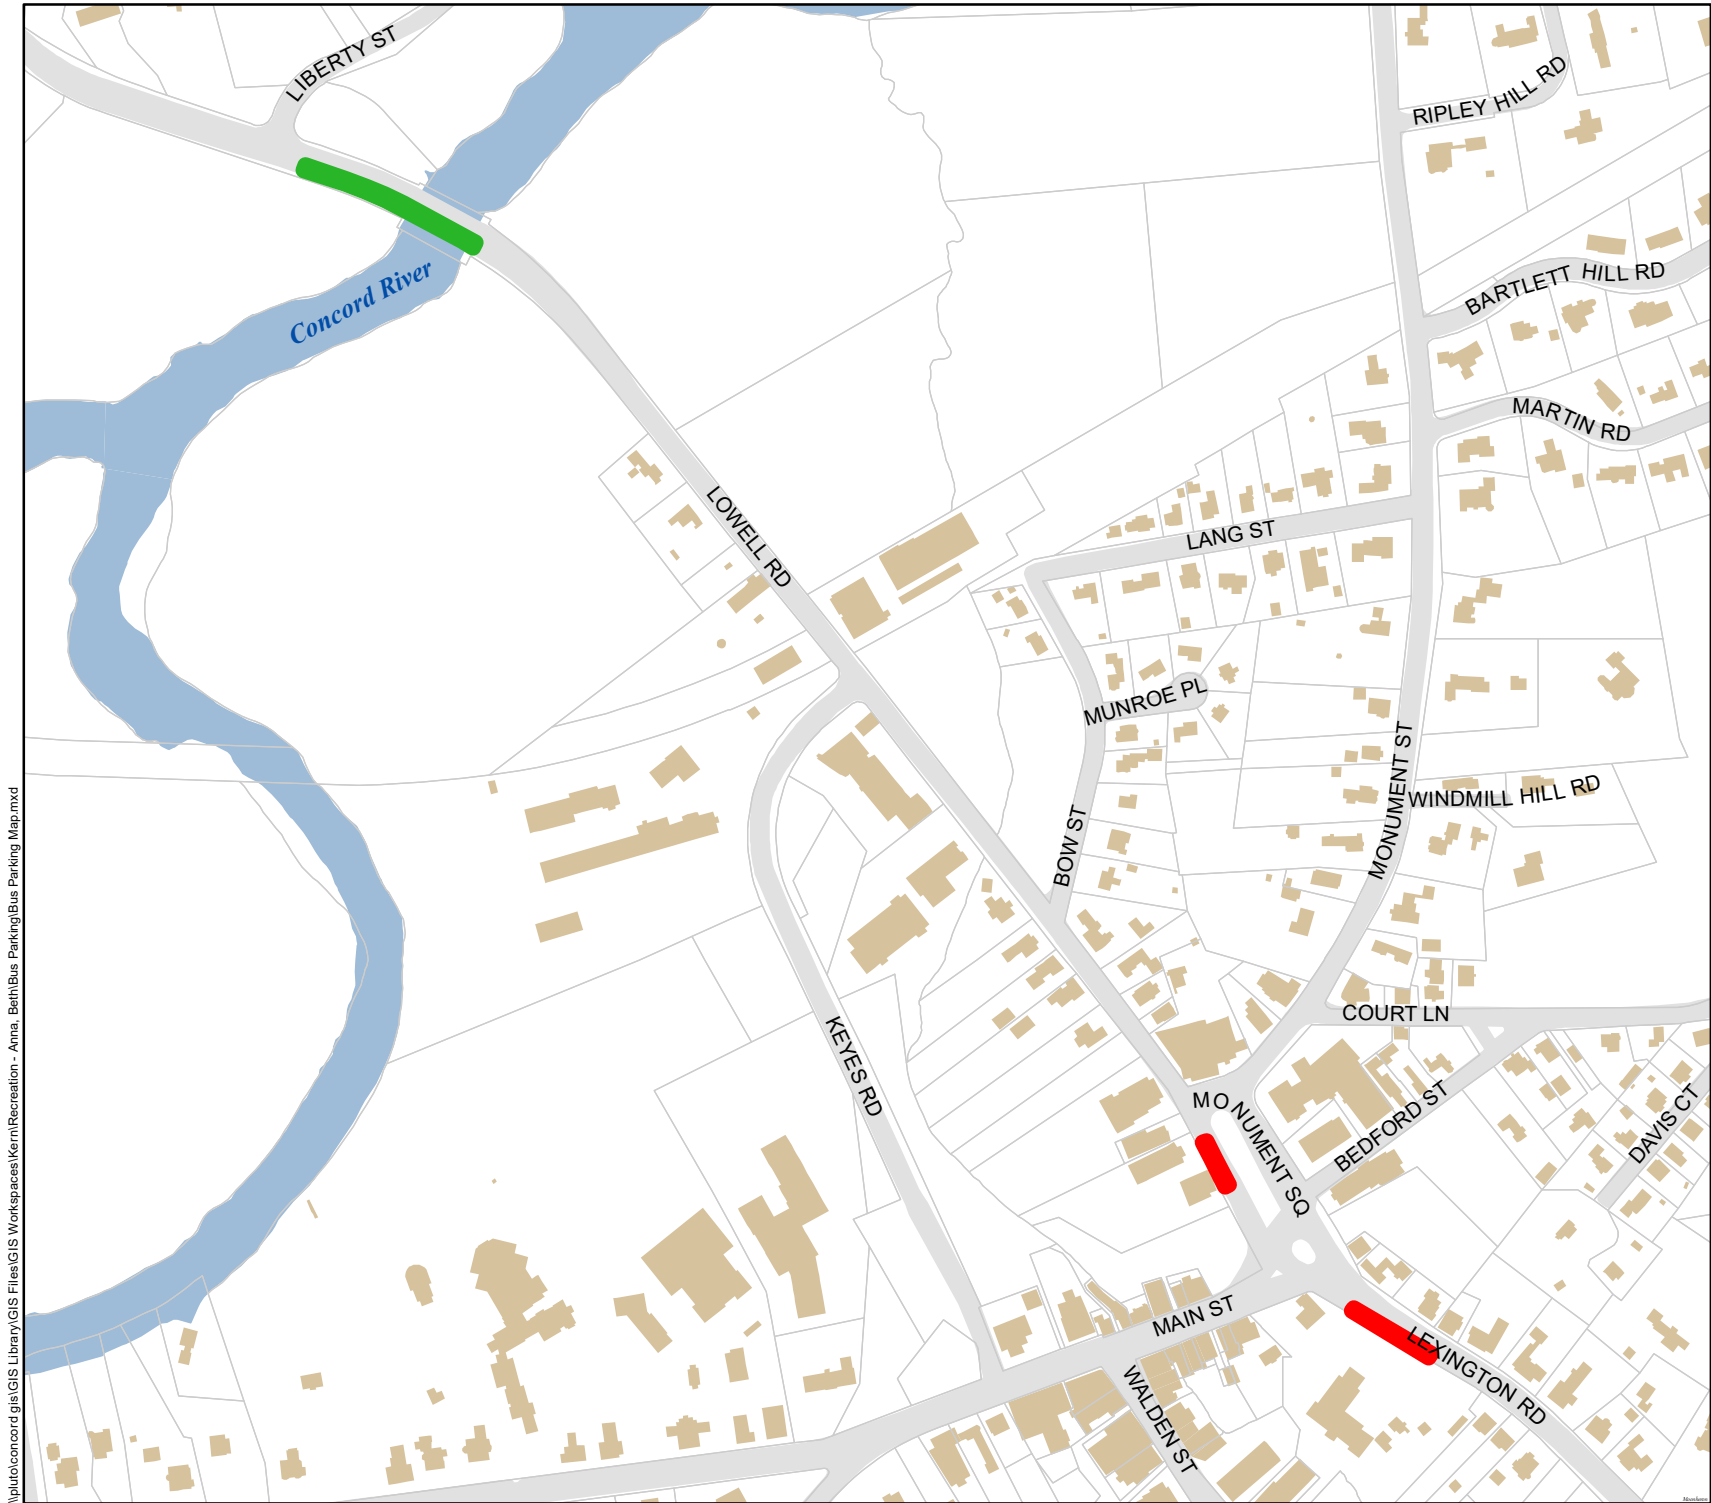

Concord Bus Parking

-  15 Minute Drop Zone
-  Long Term Parking

500 Feet

\\p:\ut\concord\gis\Library\GIS Files\GIS Workspaces\Kern\Recreation - Anna - Beth\Bus Parking\Bus Parking Map.mxd